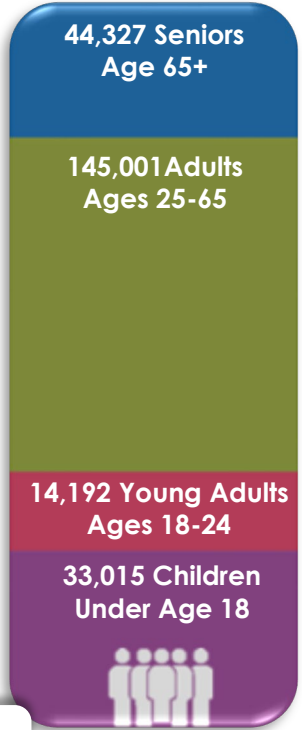

- White (NH)
- Black or African American (NH)
- Native American (NH)
- Asian (NH)
- Pacific Islander (NH)
- Other/Mixed (NH)
- Hispanic or Latino

**Minnesota**

- Residents with Bachelor's Degree 38%
- Median Household Income \$84,313.00
- Households with Computer 95%
- Households with Broadband 90%

**LCSC Region**

- Residents with Bachelor's Degree 25%
- Median Household Income \$69,252.00
- Households with Computer 91%
- Households with Broadband 85%

**Poverty in the Region**